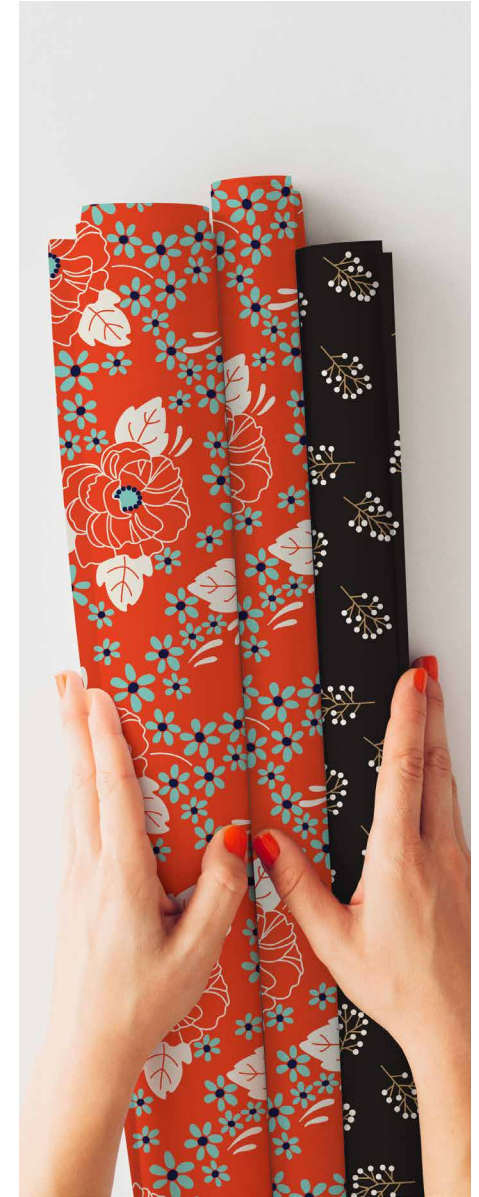

Design 194 Luxe  
 Bleached matt 70 grs

Design 195 Luxe  
 Bleached matt 70 grs

Design 192 Nature Eco  
 Bleached matt 70 grs

Every Day

**Available in counter rolls**  
roll size 30, 50, 70 and  
100 cm  
200 m per roll