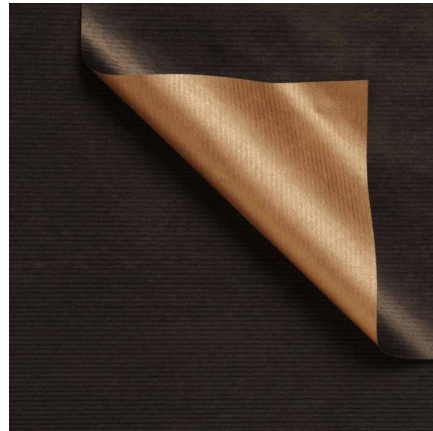

Many of the colors are available in  
tissue paper.  
Visit our webshop or look at page 18  
for more information.

Design 150\* Nature Eco  
🌿 White striped matt 70 grs

Design 996 Nature Duo Metallic  
🌿 White striped matt 70 grs