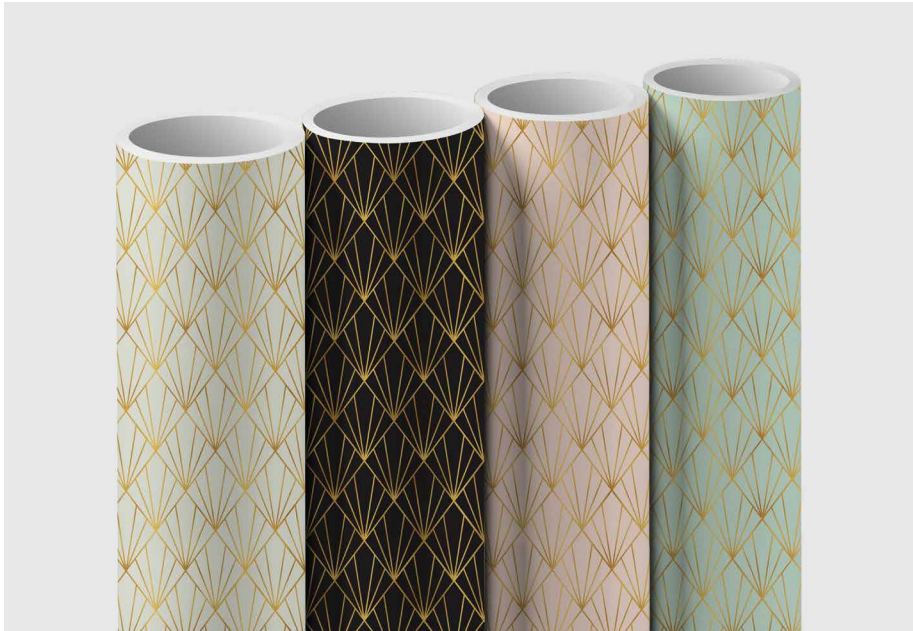

Design ZP37** Diamond
Metallised 70 grs