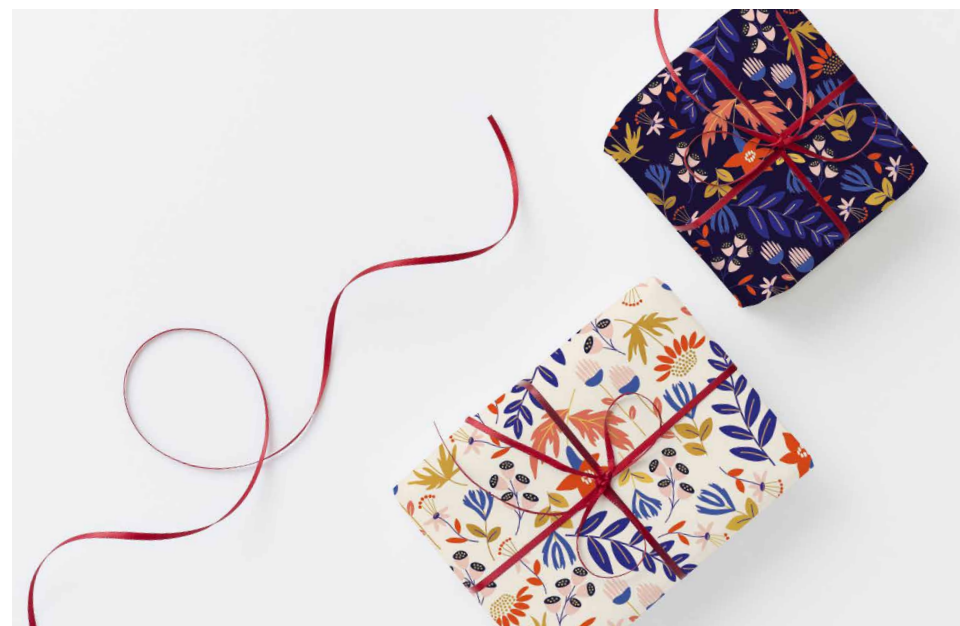

Design ZP32 Diamond
Metallised 70 grs